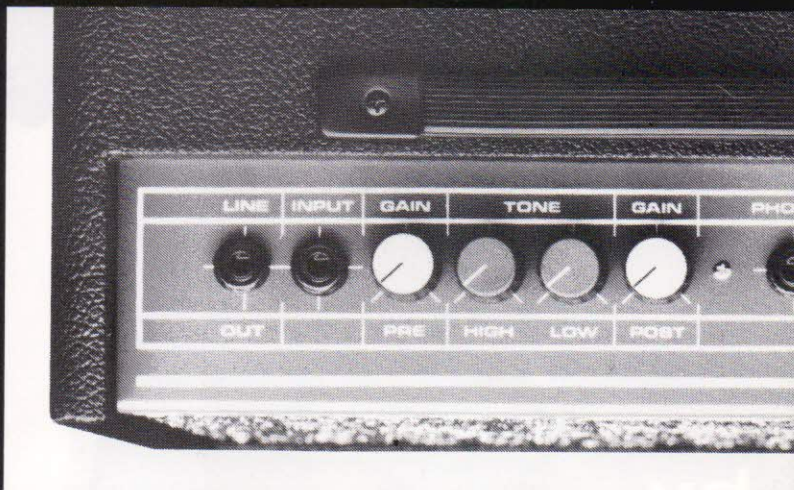

* all amplifiers have built-in overdrive/distortion and limiter/compressor
mains 220v-50hz. other voltages on request. subject to alterations without notice

NOVANEX automation n.v.
6603 BN Nieuweg 267 Wychen - HOLLAND - (0)8894-13117