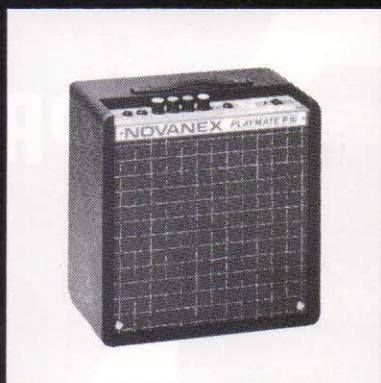

PROFESSIONAL COMPACT GUITAR AMPS

by
NOVANEX

NOVANEX
www.novanex.com

Playmate P5

Musicpower : 5 Watt.
 Controls : gain, tone, volume.
 Inputs : 1
 Outputs : line + headphone.
 Dimensions : 22 x 36.4 x 18 cm.(h x w x d)
 Weight : approx. 4.9 kg

Playmate P10

Musicpower : 10 Watt.
 Controls : gain, treble, bass, volume.
 Inputs : 1
 Outputs : line - headphone.
 Dimensions : 36.4 x 36.4 x 18 cm.(h x w x d)
 Weight : approx. 6.7 kg

Playmate P20

Musicpower : 20 Watt.
 Controls : gain, treble, middle, bass, volume.
 Inputs : 1
 Outputs : line + headphone.
 Dimensions : 40 x 40 x 20 cm.(h x w x d)
 Weight : approx. 8.2 kg.

Playmate P30

Musicpower : 30 Watt.
 Controls : gain, treble, middle, bass, volume.
 Inputs : 1
 Outputs : line + headphone.
 Dimensions : 44.4 x 44.4 x 20 cm.(h x w x d)
 Weight : approx. 10.9 kg.

Playmate P30R

Musicpower : 30 Watt.
 Controls : gain, treble, bass, reverb, volume.
 Inputs : 1
 Outputs : line + headphone.
 Dimensions : 44.4 x 44.4 x 20 cm.(h x w x d)
 Weight : approx. 11kg.

PLAYMATE

Modern guitar players are not satisfied anymore with a guitar amplifier which does not produce the complete range of sounds, typical for today's music.